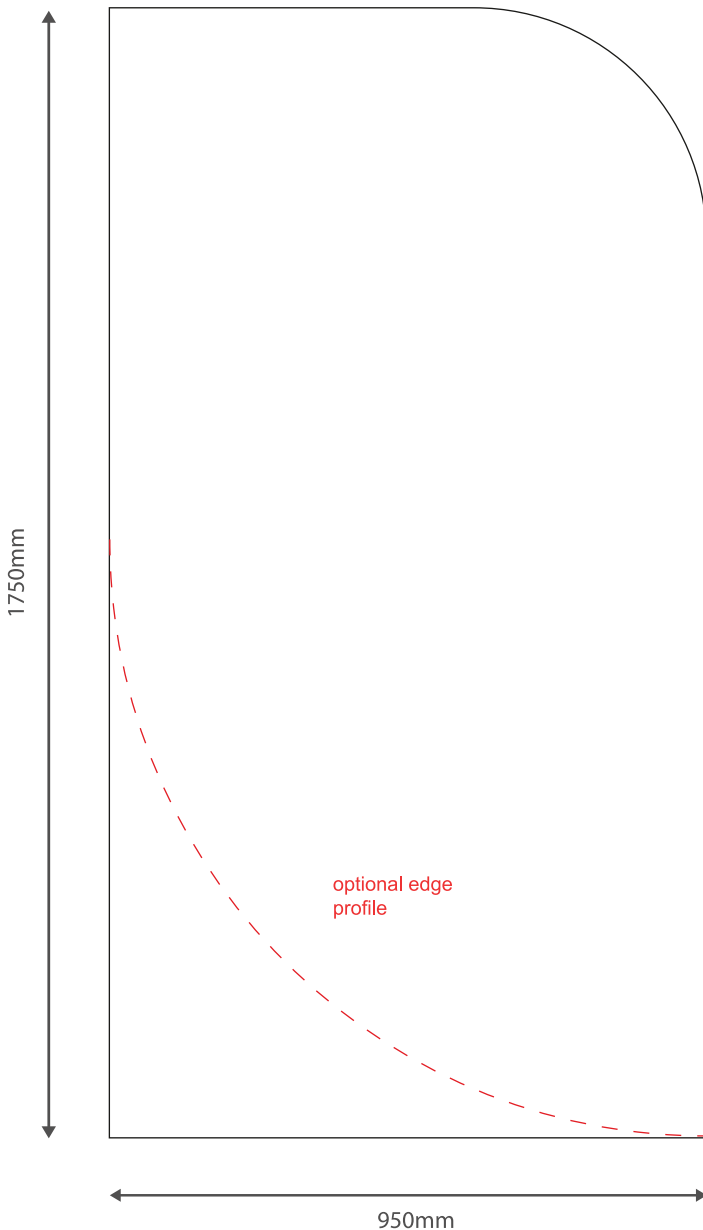

optional edge profile

1750mm

950mm

***1:12 SIZE TEMPLATE**
1750mm overall height.

DO NOT add any bleed, keep image inside template area.

Pantone Solid Coated colours need to be specified in the artwork if they're to be matched as close as possible.

DO NOT resize the template, or change the shape. Please contact us if you require custom size/shape templates.

***1:12 SIZE TEMPLATE**
1750mm overall height.

DO NOT add any bleed, keep image inside template area.